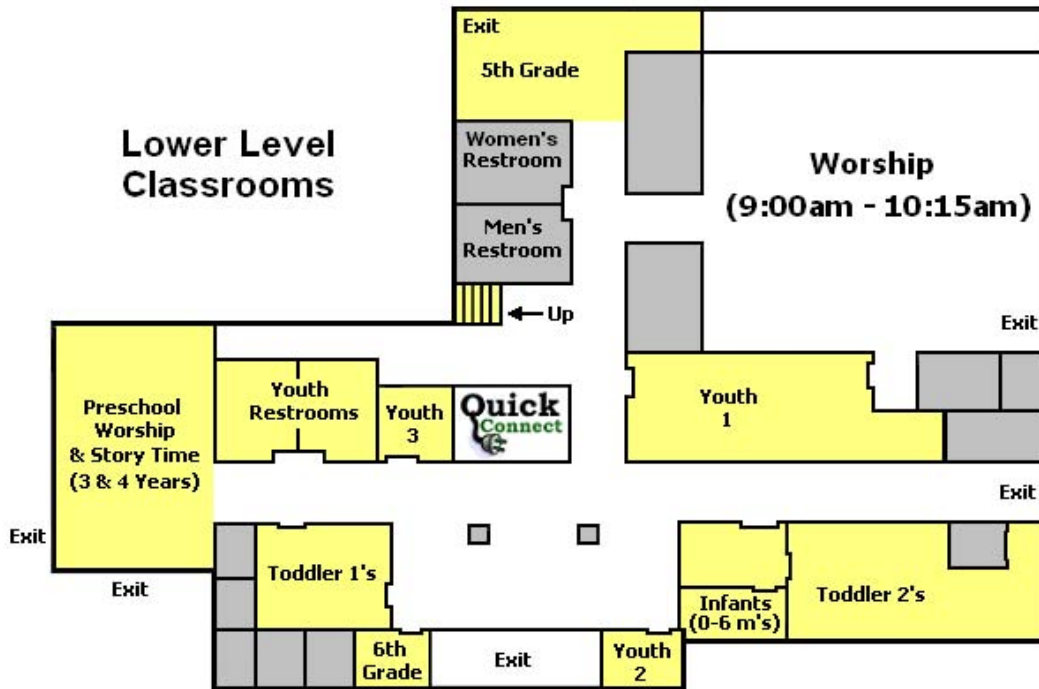

9:00 AM Worship & Sunday School Map

Upper Level Classrooms

10:30 AM Worship & Sunday School Map

Upper Level Classrooms