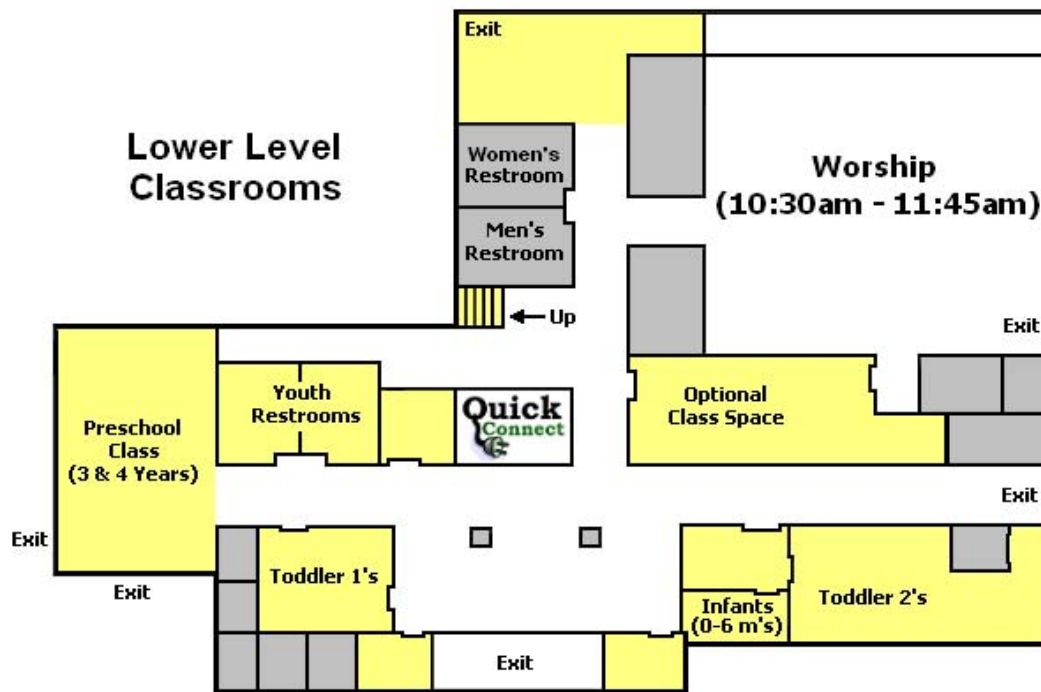

9:00 AM Worship & Sunday School Map

Upper Level Classrooms

10:30 AM Worship & Sunday School Map

Upper Level Classrooms