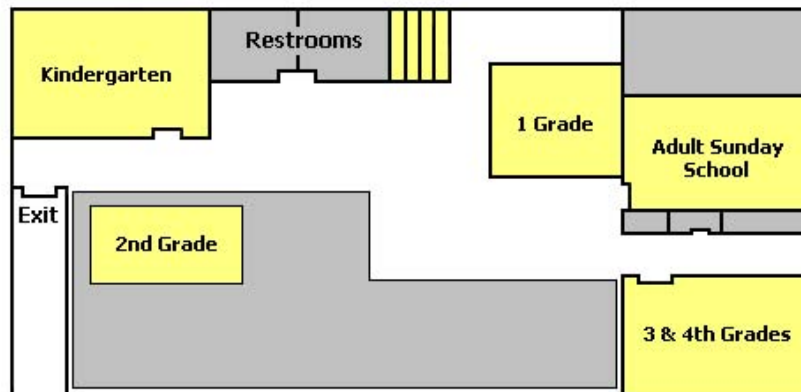

9:00 AM Worship & Sunday School Map

Upper Level Classrooms

10:30 AM Worship & Sunday School Map

Upper Level Classrooms